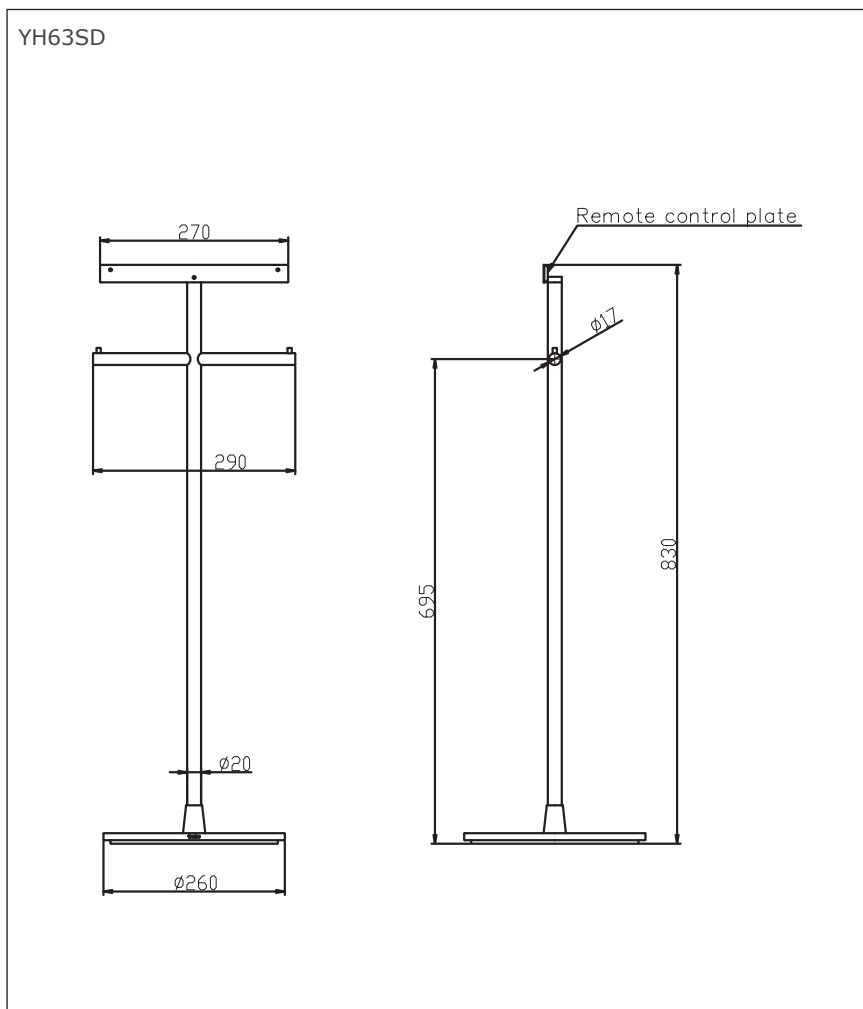

NEOREST
Paper Holder
(Stand Type)

Features

- Gorgeous and Generous design

Specifications

Dimension : 290W× 260D× 830H mm

Parts Description

- **YH63SD**
Paper Holder (Stand Type)

Please consult a TOTO representative for details